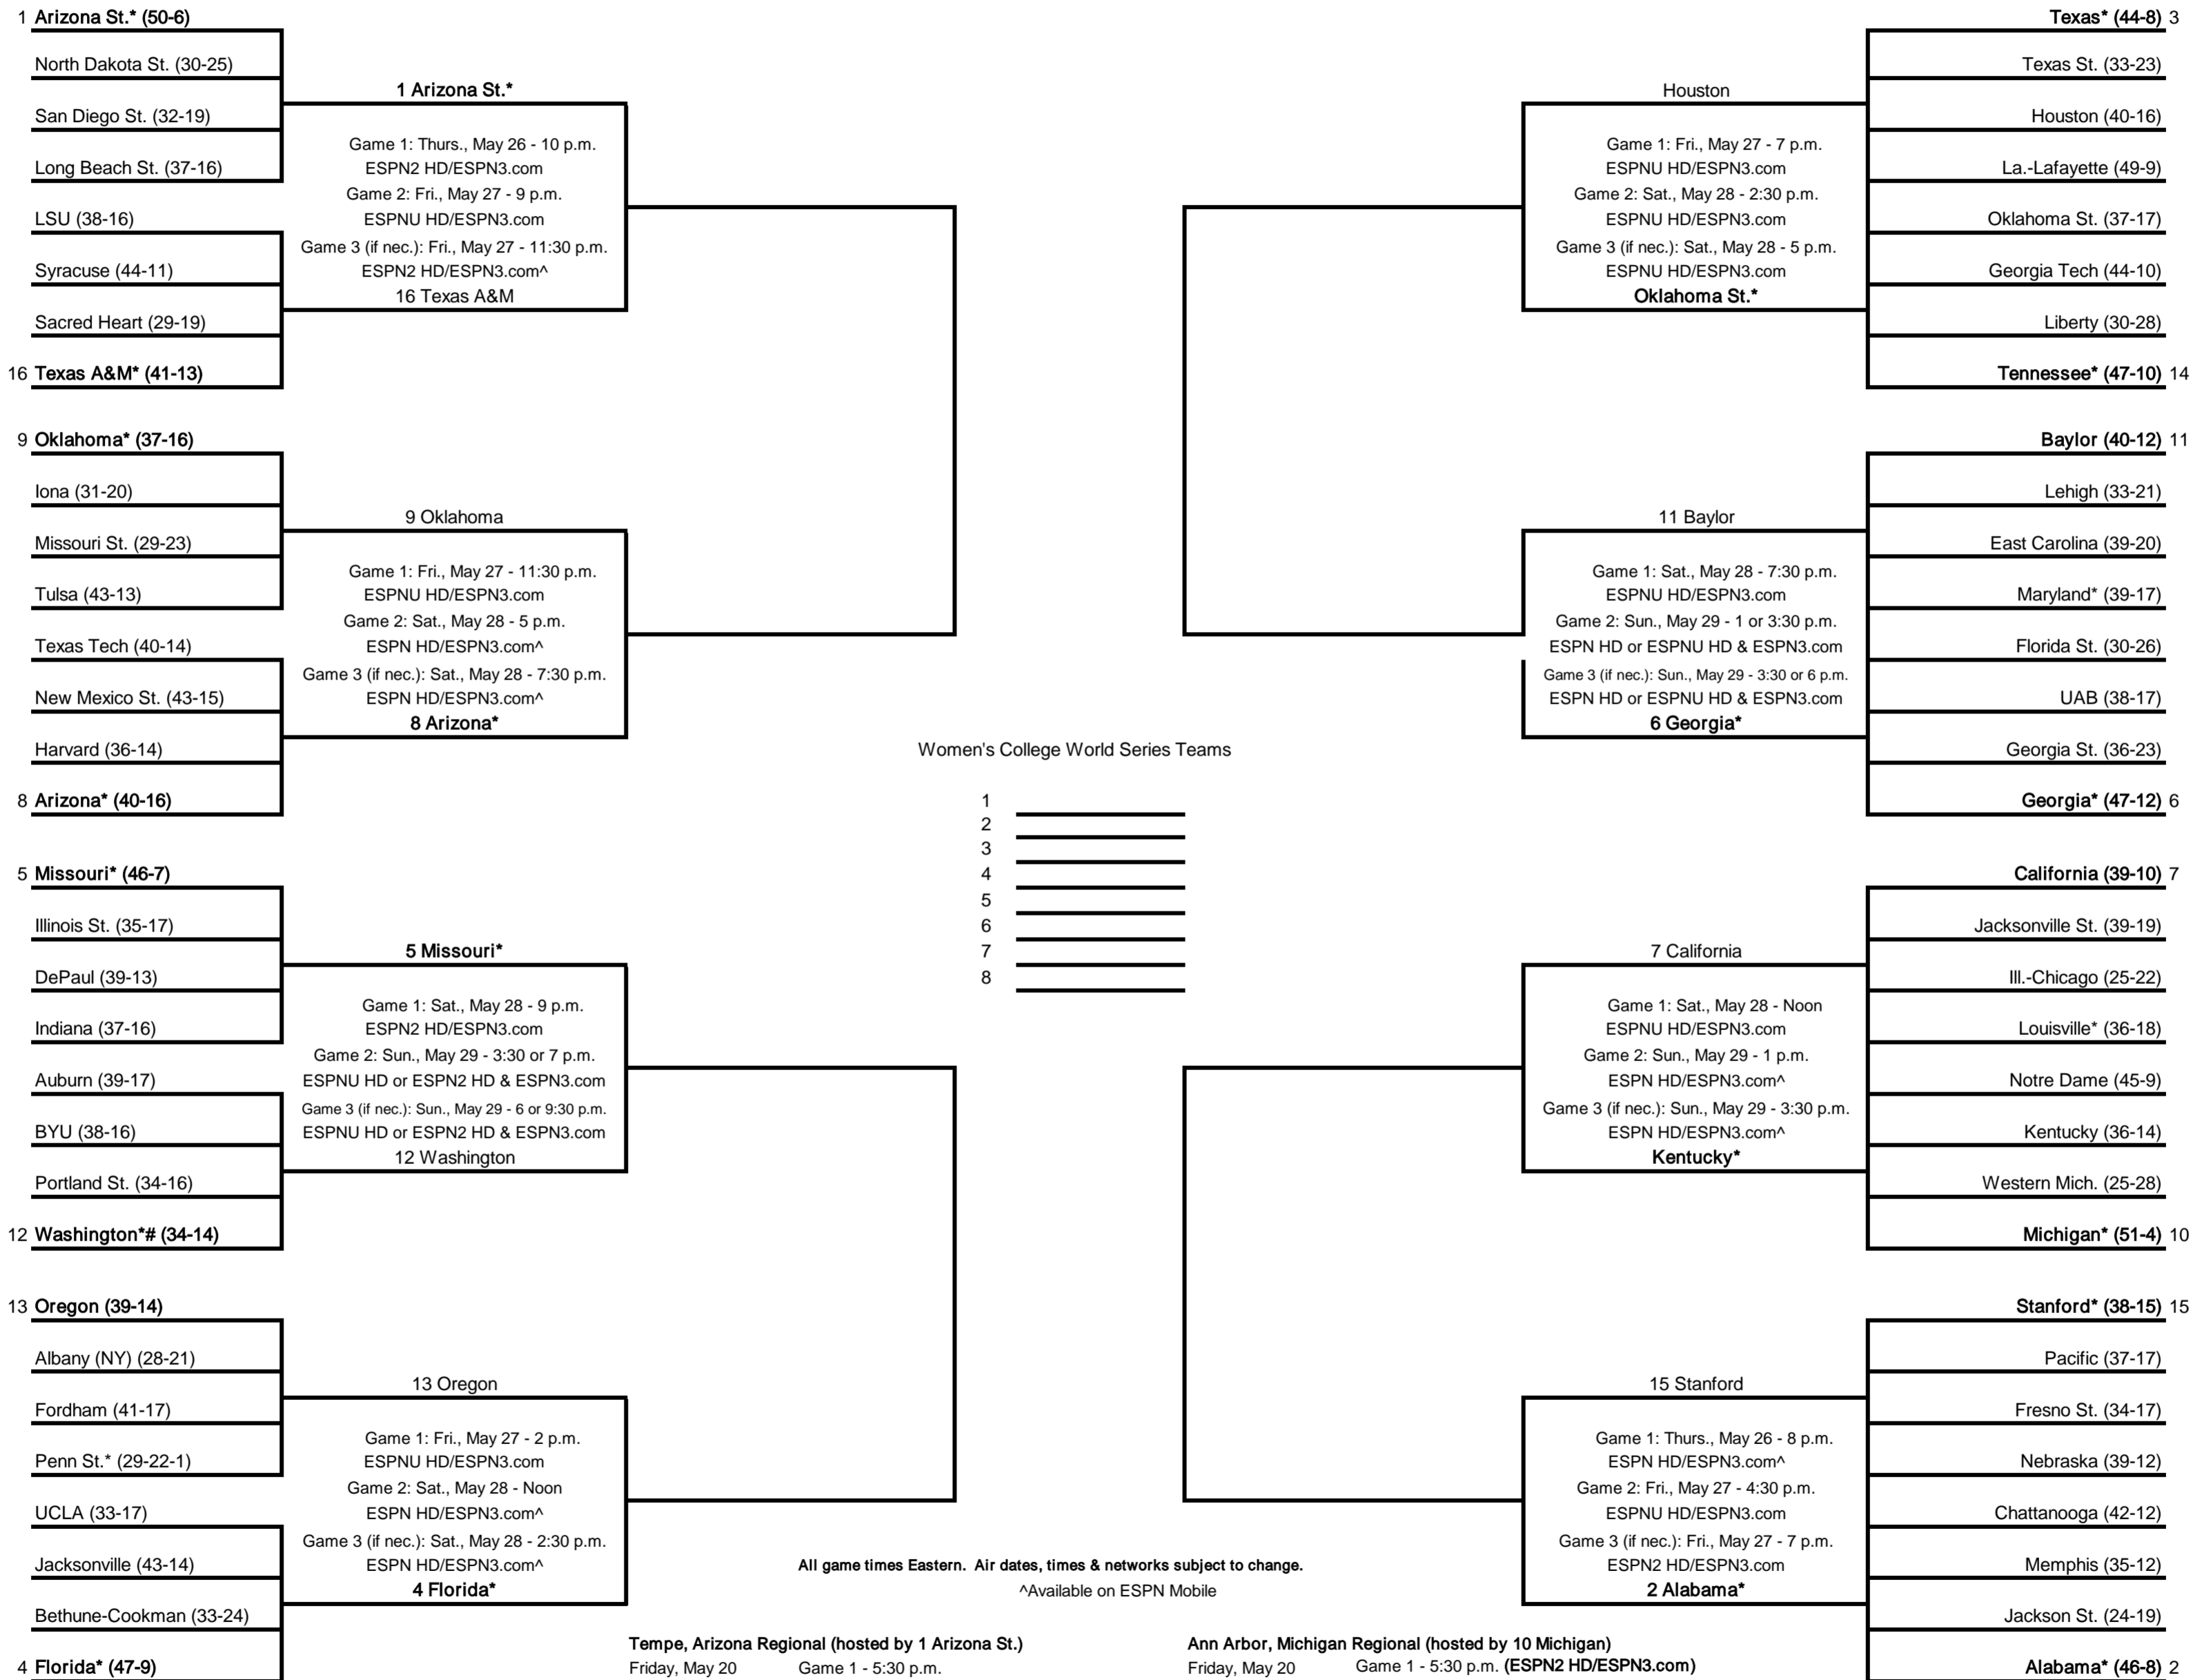

# 2011 NCAA Division I SOFTBALL CHAMPIONSHIP

**REGIONALS**  
Fri.-Sun., May 20-22

**SUPER REGIONALS**  
Thurs.-Sun., May 26-29

**WOMEN'S COLLEGE  
WORLD SERIES**  
June 2-9

**SUPER REGIONALS**  
Thurs.-Sun., May 26-29

**REGIONALS**  
Fri.-Sun., May 20-22

Women's College World Series Teams

- 1 \_\_\_\_\_
- 2 \_\_\_\_\_
- 3 \_\_\_\_\_
- 4 \_\_\_\_\_
- 5 \_\_\_\_\_
- 6 \_\_\_\_\_
- 7 \_\_\_\_\_
- 8 \_\_\_\_\_

All game times Eastern. Air dates, times & networks subject to change.

Friday, May 20    Game 1 - 5:30 p.m.  
                           Game 2 - 8 p.m.  
 Saturday, May 21    Game 3 - 6 p.m.  
                           Game 4 - 8:30 p.m.  
                           Game 5 - 11 p.m.  
 Sunday, May 22    Game 6 - 5:30 p.m.  
                           Game 7 (if nec.) - 8 p.m.

All games on ESPNU HD/ESPN3.com.

**Ann Arbor, Michigan Regional (hosted by 10 Michigan)**

Friday, May 20    Game 1 - 5:30 p.m. (ESPN2 HD/ESPN3.com)  
                           Game 2 - 8 p.m.^  
 Saturday, May 21    Game 3 - Noon^  
                           Game 4 - 2:30 p.m.^  
                           Game 5 - 5 p.m.^  
 Sunday, May 22    Game 6 - 1 p.m.  
                           Game 7 (if nec.) - 3:30 p.m.